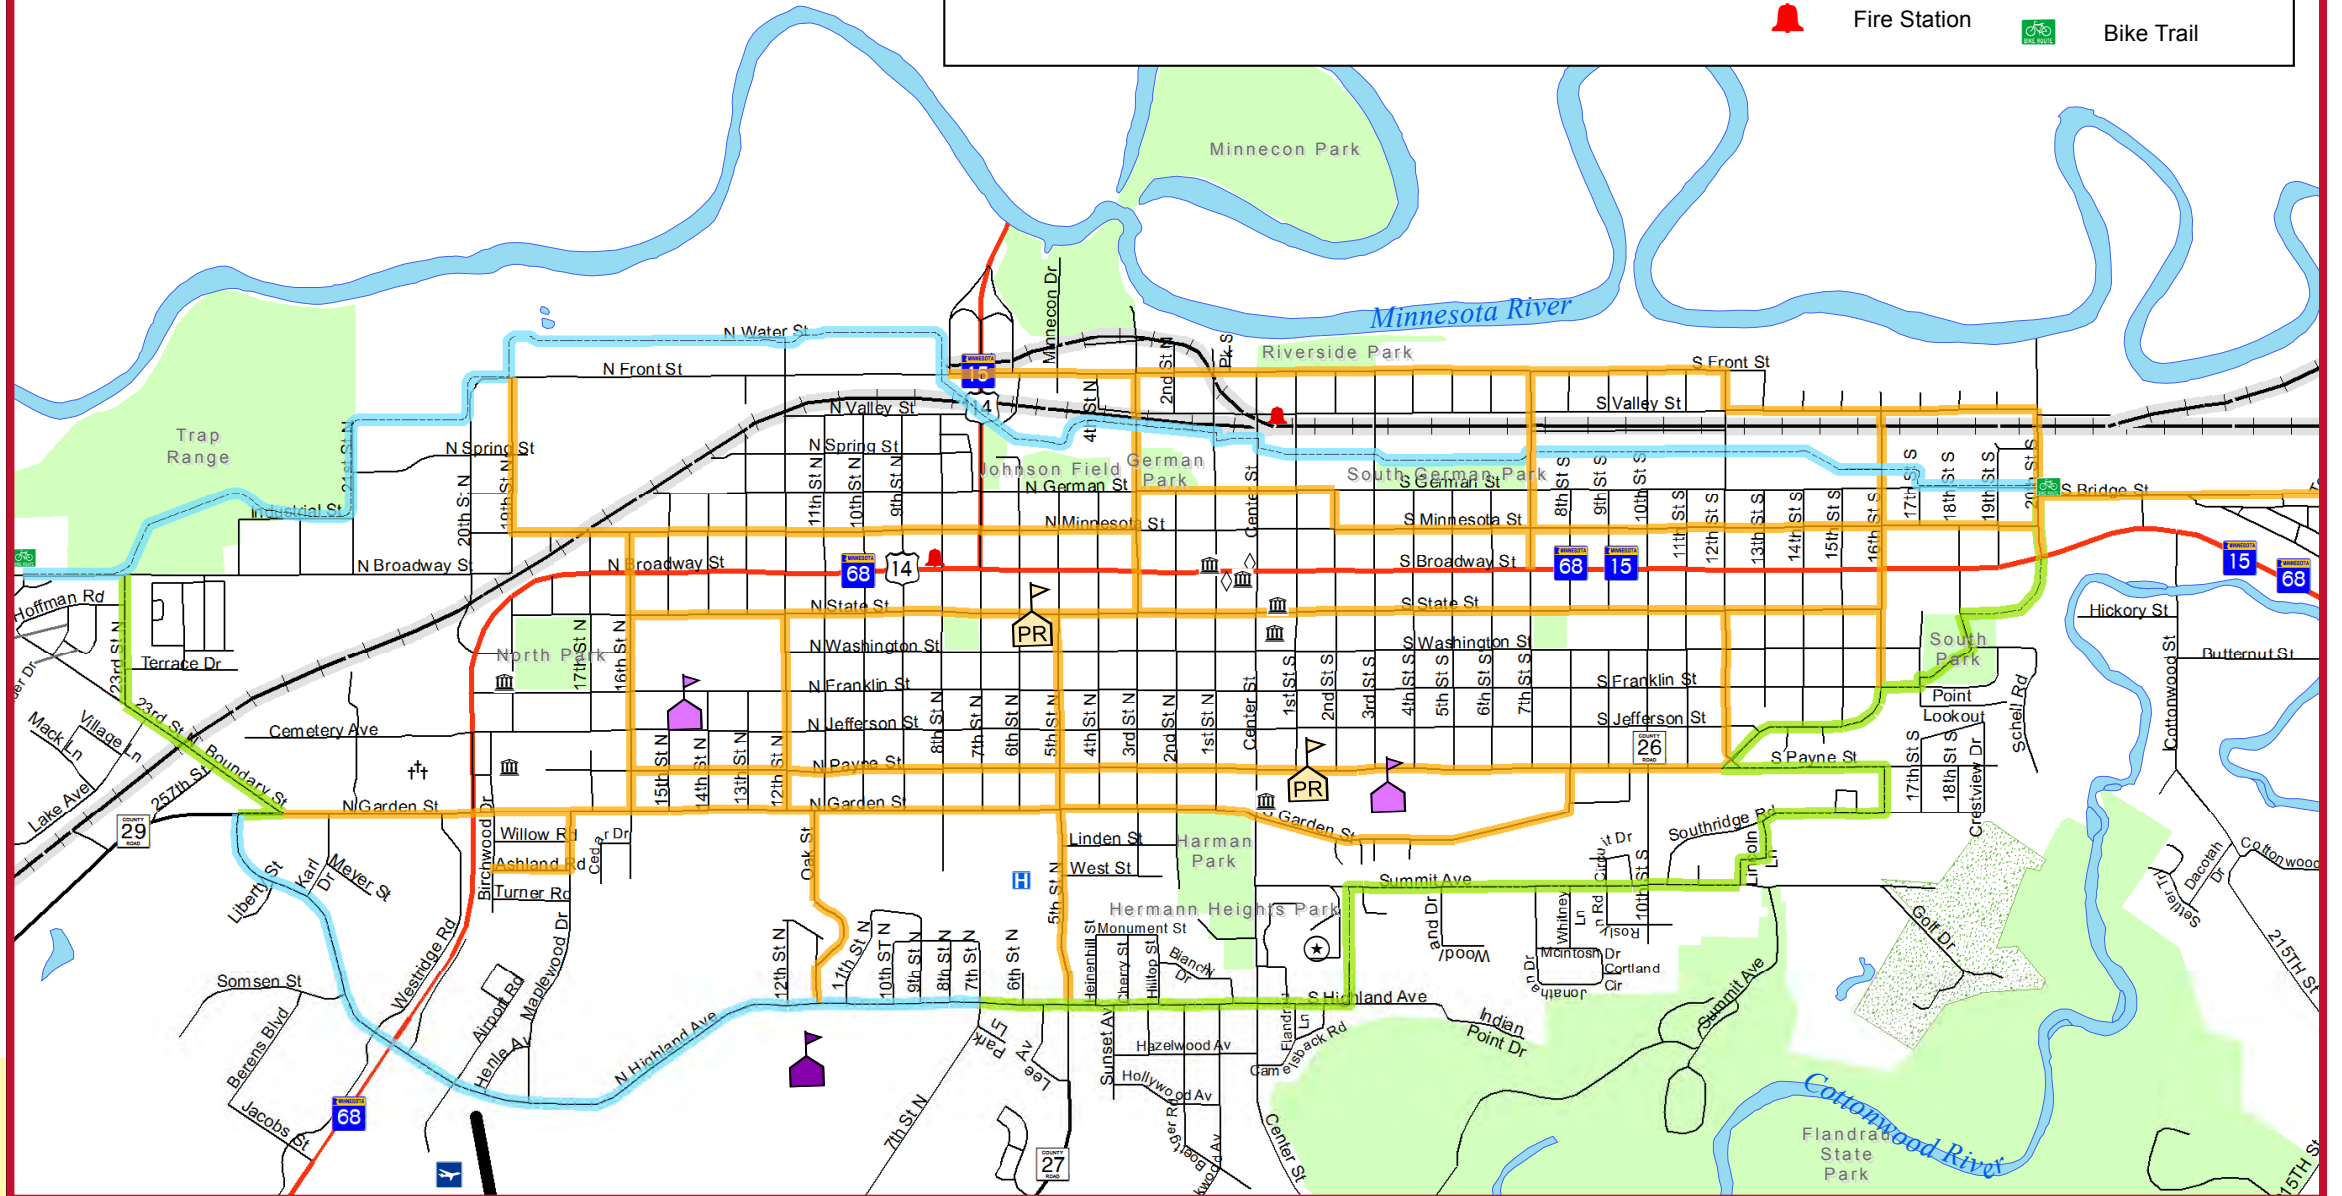

Bike Clubs

New Ulm Bike Group | New Ulm, MN • (507) 217-5549
The New Ulm Bike Group works to make bicycling easier and safer for everyone. From advocacy to group rides, the group of enthusiastic bicyclists is always looking for more friends!

River Valley BMX Club | New Ulm, MN • (507) 217-9208
River Valley BMX club allows local BMX riders to race on a great local track that serves as one of the region's race destinations. Find them on Facebook!

Nearby Bike Shops

Nicollet Bike Shop | Mankato, MN (507) 388-9390
Nicollet is the region's largest bike shop with a surplus of gear, expertise and programming such as bike rides and classes.

Andy's Bike Shop | Springfield, MN (507) 822-5287
Andy's Bike Shop specializes in full-service bike maintenance, including wheel building. Andy's can do anything from a tuneup to a complete overhaul.

Key City Bike | Mankato, MN (507) 304-1936
Key City is a nonprofit, community bike shop that takes bike donations, and allows community members to purchase recycled parts and use its facilities to fix their bicycle.